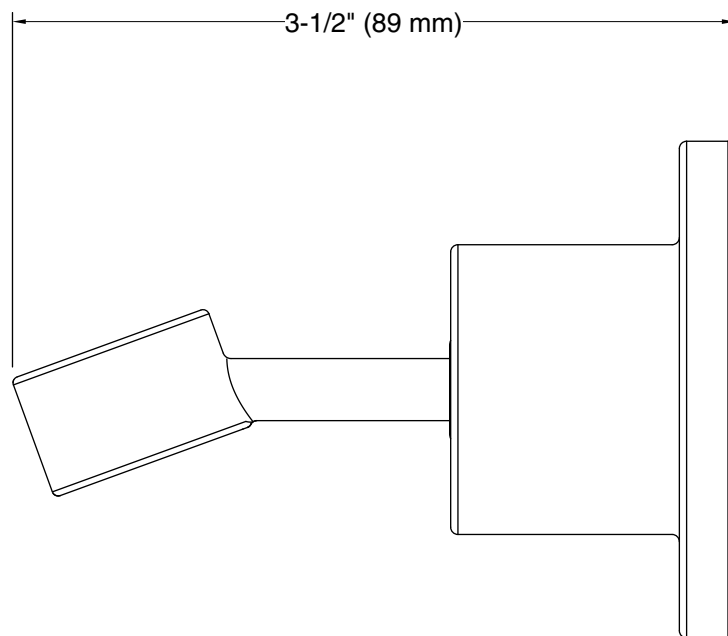

Features

- Bracket pivots and rotates to position handshower at desired angle.
- Coordinates with Purist® and Stillness® faucets and accessories.

Material

- Brass.
- KOHLER finishes resist corrosion and tarnishing.

Technical Information

All product dimensions are nominal.

Material: Brass

Notes

Install this product according to the installation guide.