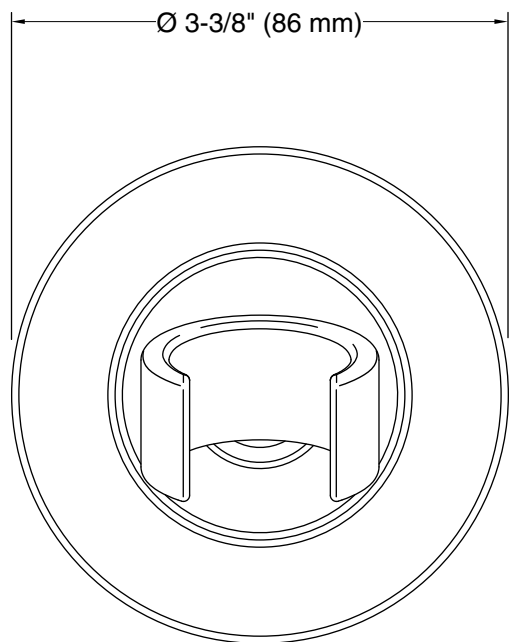

Features

- Bracket pivots and rotates to position handshower at desired angle.
- Coordinates with Purist® and Stillness® faucets and accessories.

Material

- Brass.
- KOHLER finishes resist corrosion and tarnishing.

Technical Information

All product dimensions are nominal.

Material: Brass

Notes

Install this product according to the installation guide.